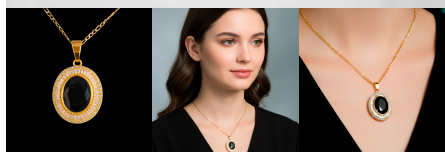

52. DIJE CJE207946

[Read More](#)

SKU: CJE207946

Price: $44,99 $35,99