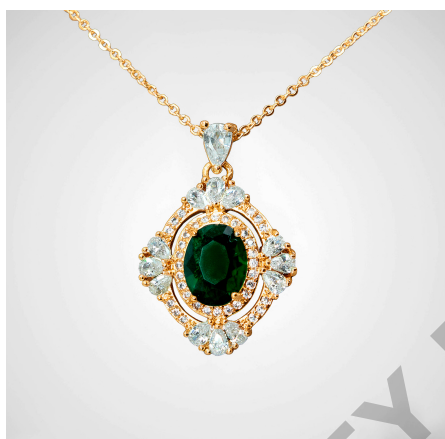

52. DIJE CJE207946

[Read More](#)

SKU: CJE207946

Price: $44,99 $35,99