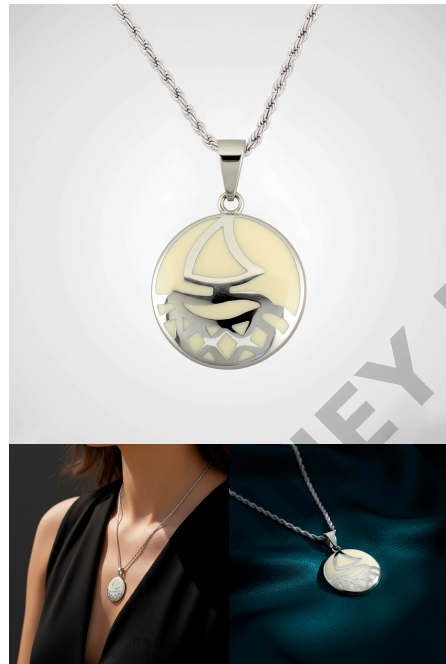

64. DIJE 504536A

[Read More](#)

SKU: 504536A

Price: $16,99 ~~$13,59~~